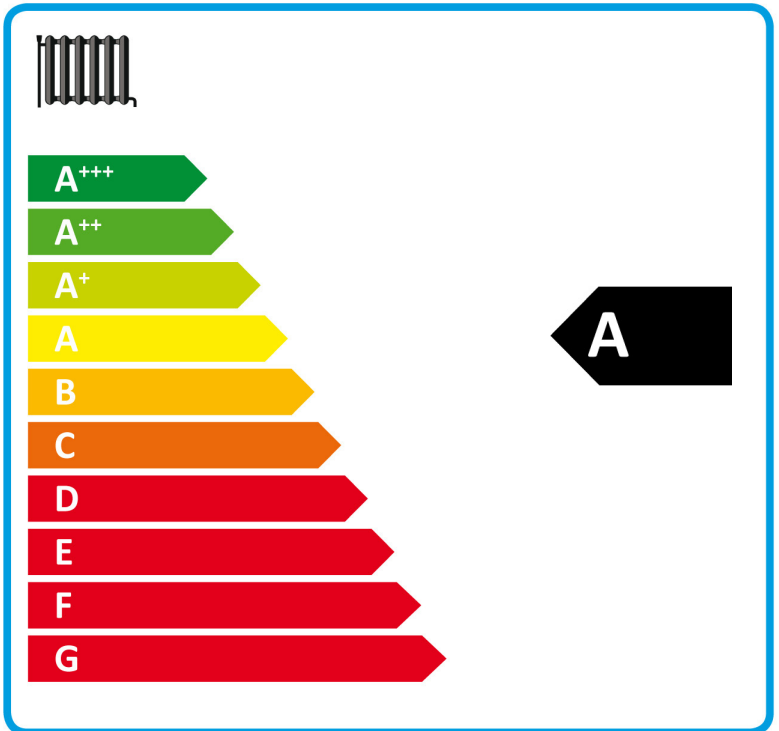

ENERG

енергия · ενέργεια

Hoval

TopGas@combi (21/18)

Energy efficiency icons: A radiator, a boiler, and a tap, each with an 'A' label.

Additional features icons: + solar panel, + hot water tank, + touch control, + boiler. Each feature has a corresponding checkbox.